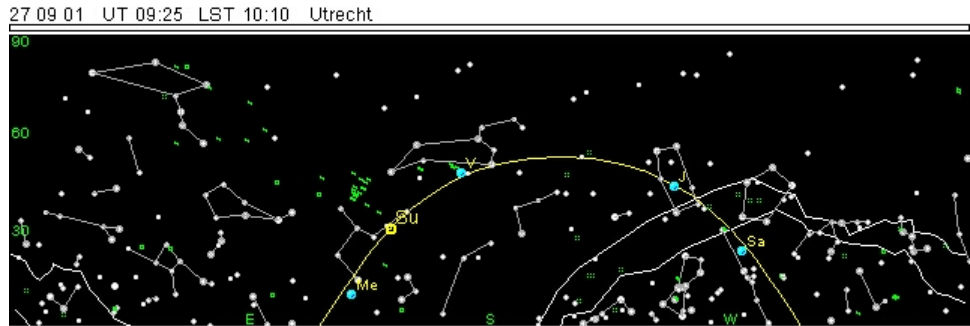

Universal Time

Date: 27-09-2001
Time: 09 h 25 m
LST: 10 h 10 m

Place and Local Time

Place: Utrecht
Local Date: 27-09-2001
Local Time: 10 h 25 m

Settings

Faintest stars: 4 m.
Zoom window: 3°
Accuracy: Normal

The Sky(2)

An inverted version of the Sky

Universal Time

Date: 27-09-2001
Time: 09 h 25 m
LST: 10 h 10 m

Place and Local Time

Place: Utrecht
Local Date: 27-09-2001
Local Time: 10 h 25 m

Settings

Faintest stars: 4 m.
Zoom window: 3°
Accuracy: Normal