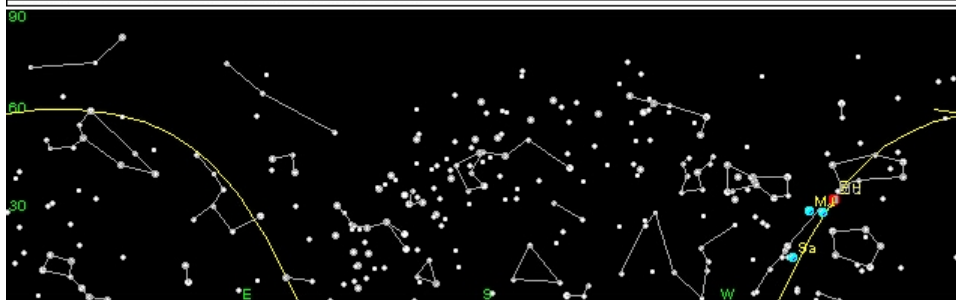

The Sky(2)

An inverted version of the Sky

Universal Time

Date: 27-09-2001
Time: 09 h 25 m
LST: 10 h 10 m

Place and Local Time

Place: Utrecht
Local Date: 27-09-2001
Local Time: 10 h 25 m

Settings

Faintest stars: 4 m.
Zoom window: 3°
Accuracy: Normal

27 09 01 UT 09:24 LST 10:09 Utrecht

The Sky(3)

The Jovian Moons

The Sky(4)

A circular presentation of the Sky

The Sky(5)

Saturn and its Moons

The Sky(6)

The Solar System Display

The Sky(9)

Zooming in on a Total Solar Eclipse

21 06 01 UT 13:11 LST 09:03 Site of Event

g. Total Solar Eclipse Zambia 21-6-2001

Universal Time

Date: 21-06-2001

Time: 13 h 11 m

LST: 09 h 03 m

Place and Local Time

Place: Site of Event

Local Date: 21-06-2001

Local Time: 15 h 11 m

Settings

Faintest stars: 4 m.

Zoom window: 3°