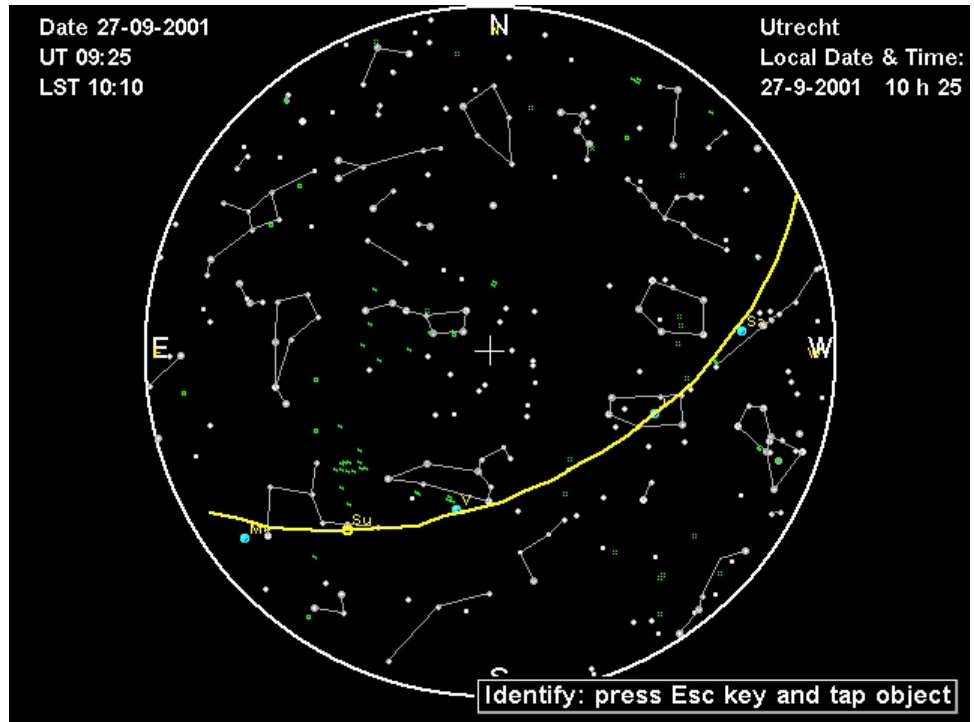

Universal Time

Date: 27-09-2001
Time: 09 h 25 m
LST: 10 h 10 m

Place and Local Time

Place: Utrecht
Local Date: 27-09-2001
Local Time: 10 h 25 m

Settings

Faintest stars: 4 m.
Zoom window: 3°
Accuracy: Normal

The Sky(2)

An inverted version of the Sky

Universal Time

Date: 27-09-2001
Time: 09 h 25 m
LST: 10 h 10 m

Place and Local Time

Place: Utrecht
Local Date: 27-09-2001
Local Time: 10 h 25 m

Settings

Faintest stars: 4 m.
Zoom window: 3°
Accuracy: Normal

27 09 01 UT 09:24 LST 10:09 Utrecht

The Sky(3)

The Jovian Moons

The Sky(4)

A circular presentation of the Sky

The Sky(5)

Saturn and its Moons

The Sky(6)

The Solar System Display

The Sky(9)

Zooming in on a Total Solar Eclipse

21 06 01 UT 13:11 LST 09:03 Site of Event

g. Total Solar Eclipse Zambia 21-6-2001

Universal Time

Date: 21-06-2001

Time: 13 h 11 m