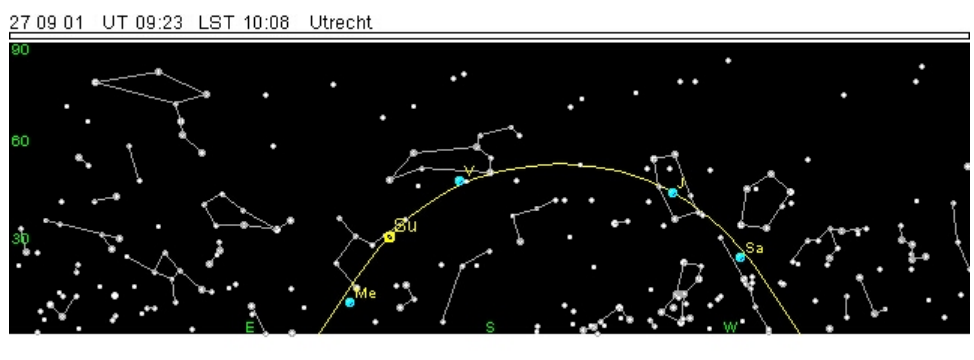

Universal Time

Date: 27-09-2001
Time: 09 h 25 m
LST: 10 h 10 m

Place and Local Time

Place: Utrecht
Local Date: 27-09-2001
Local Time: 10 h 25 m

Settings

Faintest stars: 4 m.
Zoom window: 3°
Accuracy: Normal

The Sky(2)

An inverted version of the Sky

Universal Time

Date: 27-09-2001
Time: 09 h 25 m
LST: 10 h 10 m

Place and Local Time

Place: Utrecht
Local Date: 27-09-2001
Local Time: 10 h 25 m

Settings

Faintest stars: 4 m.
Zoom window: 3°
Accuracy: Normal

27 09 01 UT 09:24 LST 10:09 Utrecht

The Sky(3)

The Jovian Moons

The Sky(4)

A circular presentation of the Sky

The Sky(5)

Saturn and its Moons

The Sky(6)

The Solar System Display

The Sky(9)

Zooming in on a Total Solar Eclipse

21 06 01 UT 13:11 LST 09:03 Site of Event

g. Total Solar Eclipse Zambia 21-6-2001

Universal Time

Date: 21-06-2001

Time: 13 h 11 m