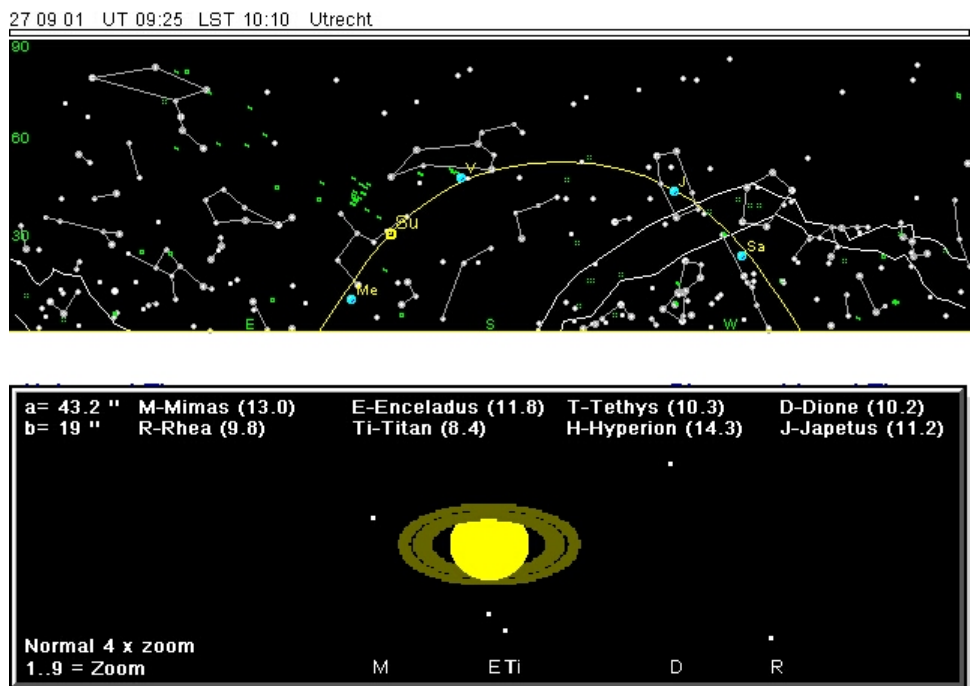

The Sky(2)

An inverted version of the Sky

Universal Time

Date: 27-09-2001
Time: 09 h 25 m
LST: 10 h 10 m

Place and Local Time

Place: Utrecht
Local Date: 27-09-2001
Local Time: 10 h 25 m

Settings

Faintest stars: 4 m.
Zoom window: 3°
Accuracy: Normal

27 09 01 UT 09:24 LST 10:09 Utrecht

The Sky(3)

The Jovian Moons

The Sky(4)

A circular presentation of the Sky

The Sky(5)

Saturn and its Moons

The Sky(6)

The Solar System Display

The Sky(9)

Zooming in on a Total Solar Eclipse

21 06 01 UT 13:11 LST 09:03 Site of Event

g. Total Solar Eclipse Zambia 21-6-2001

Universal Time

Date: 21-06-2001

Time: 13 h 11 m

LST: 09 h 03 m

Place and Local Time

Place: Site of Event

Local Date: 21-06-2001

Local Time: 15 h 11 m

Settings

Faintest stars: 4 m.

Zoom window: 3°