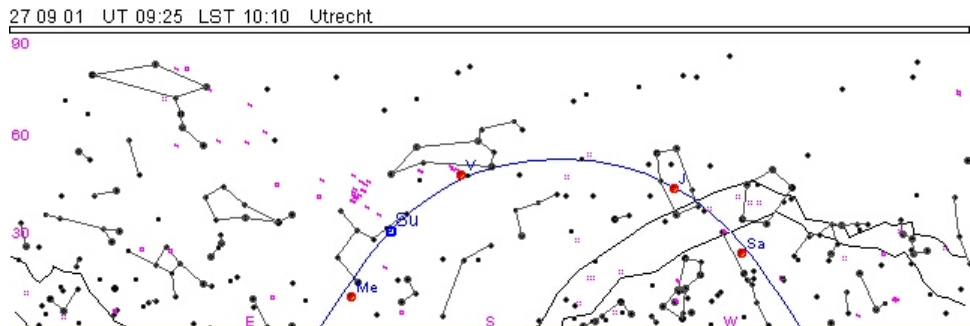

Universal Time

Date: 27-09-2001
Time: 09 h 25 m
LST: 10 h 10 m

Place and Local Time

Place: Utrecht
Local Date: 27-09-2001
Local Time: 10 h 25 m

Settings

Faintest stars: 4 m.
Zoom window: 3°
Accuracy: Normal

The Sky(2)

An inverted version of the Sky

Universal Time

Date: 27-09-2001
Time: 09 h 25 m
LST: 10 h 10 m

Place and Local Time

Place: Utrecht
Local Date: 27-09-2001
Local Time: 10 h 25 m

Settings

Faintest stars: 4 m.
Zoom window: 3°
Accuracy: Normal